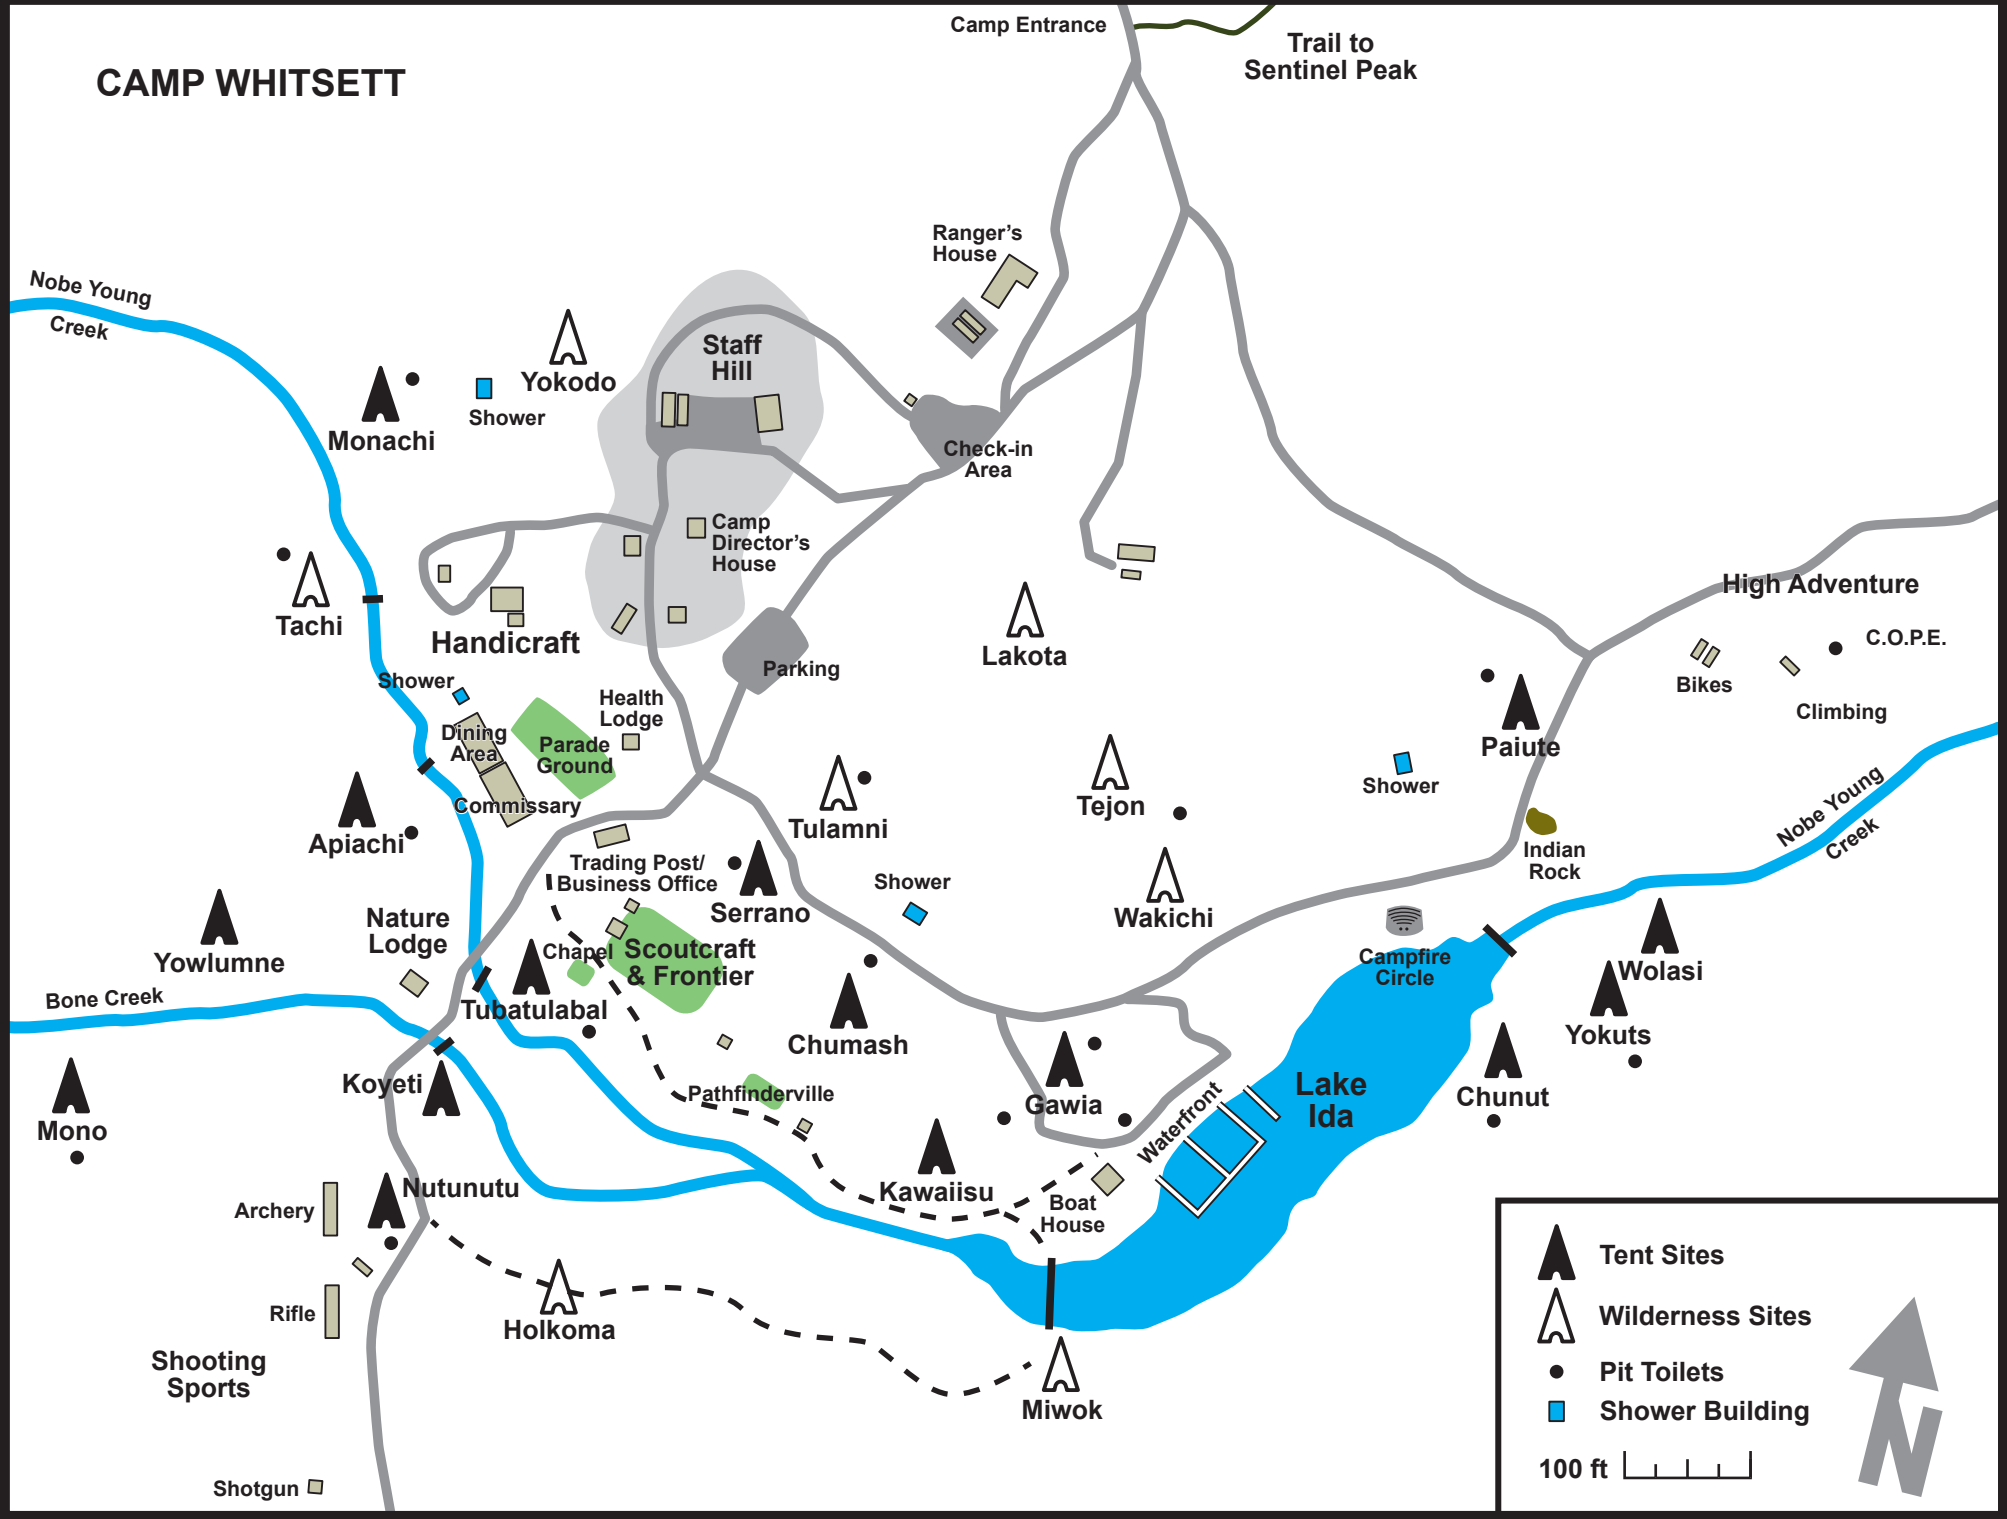

CAMP WHITSETT

- Tent Sites
- Wilderness Sites
- Pit Toilets
- Shower Building

100 ft