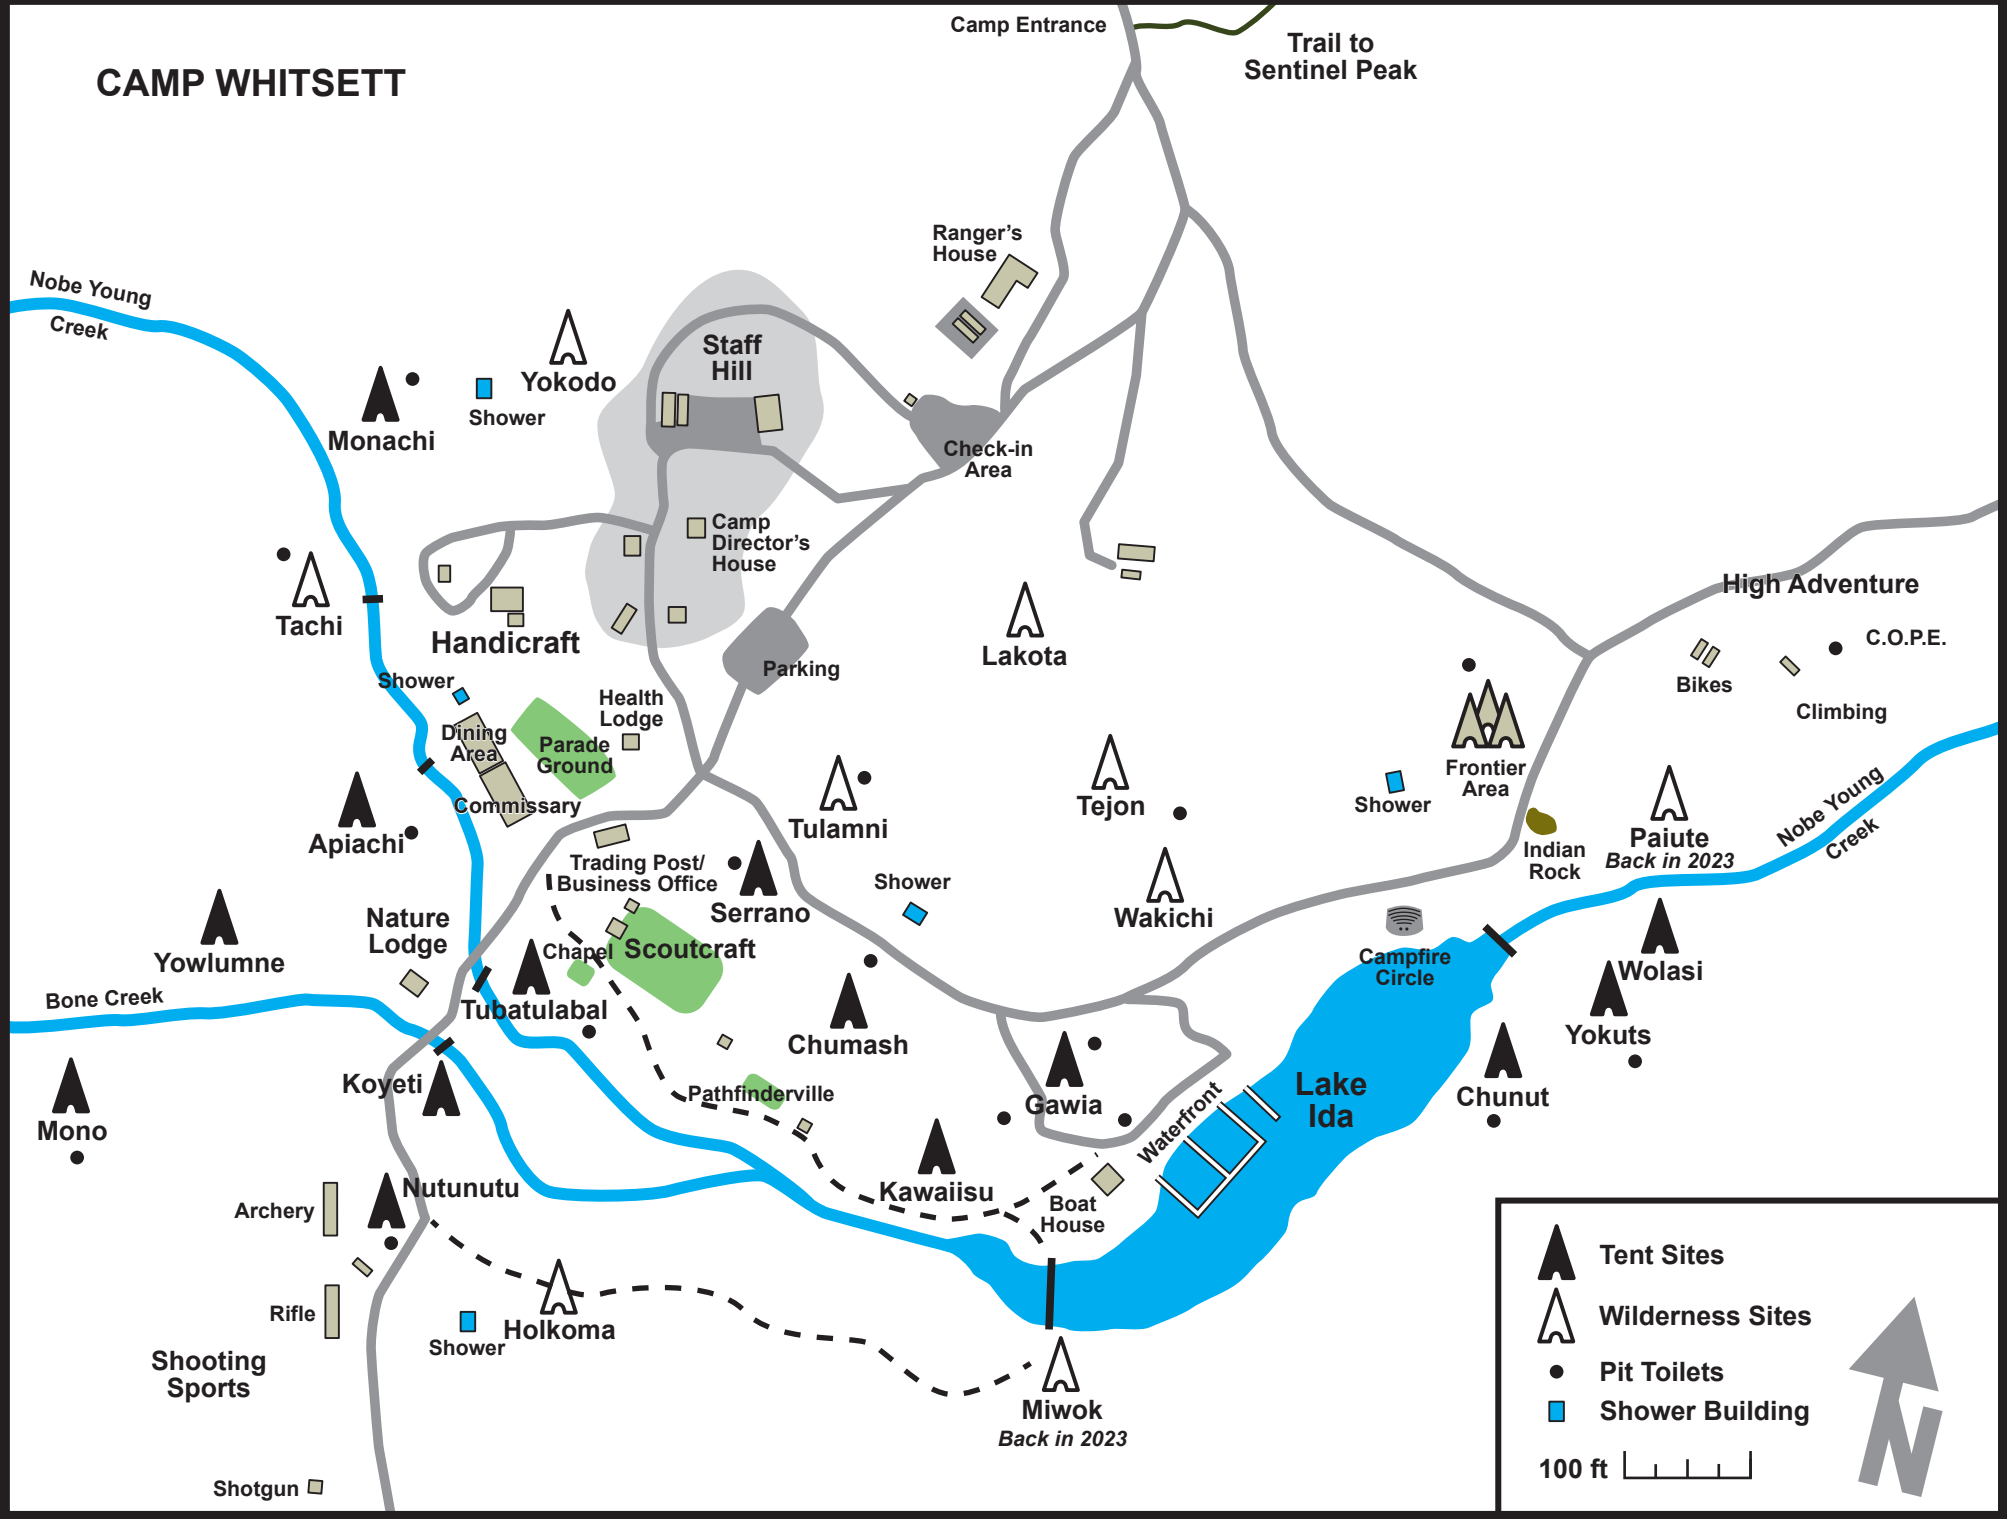

# CAMP WHITSETT

-  Tent Sites
-  Wilderness Sites
-  Pit Toilets
-  Shower Building

100 ft 