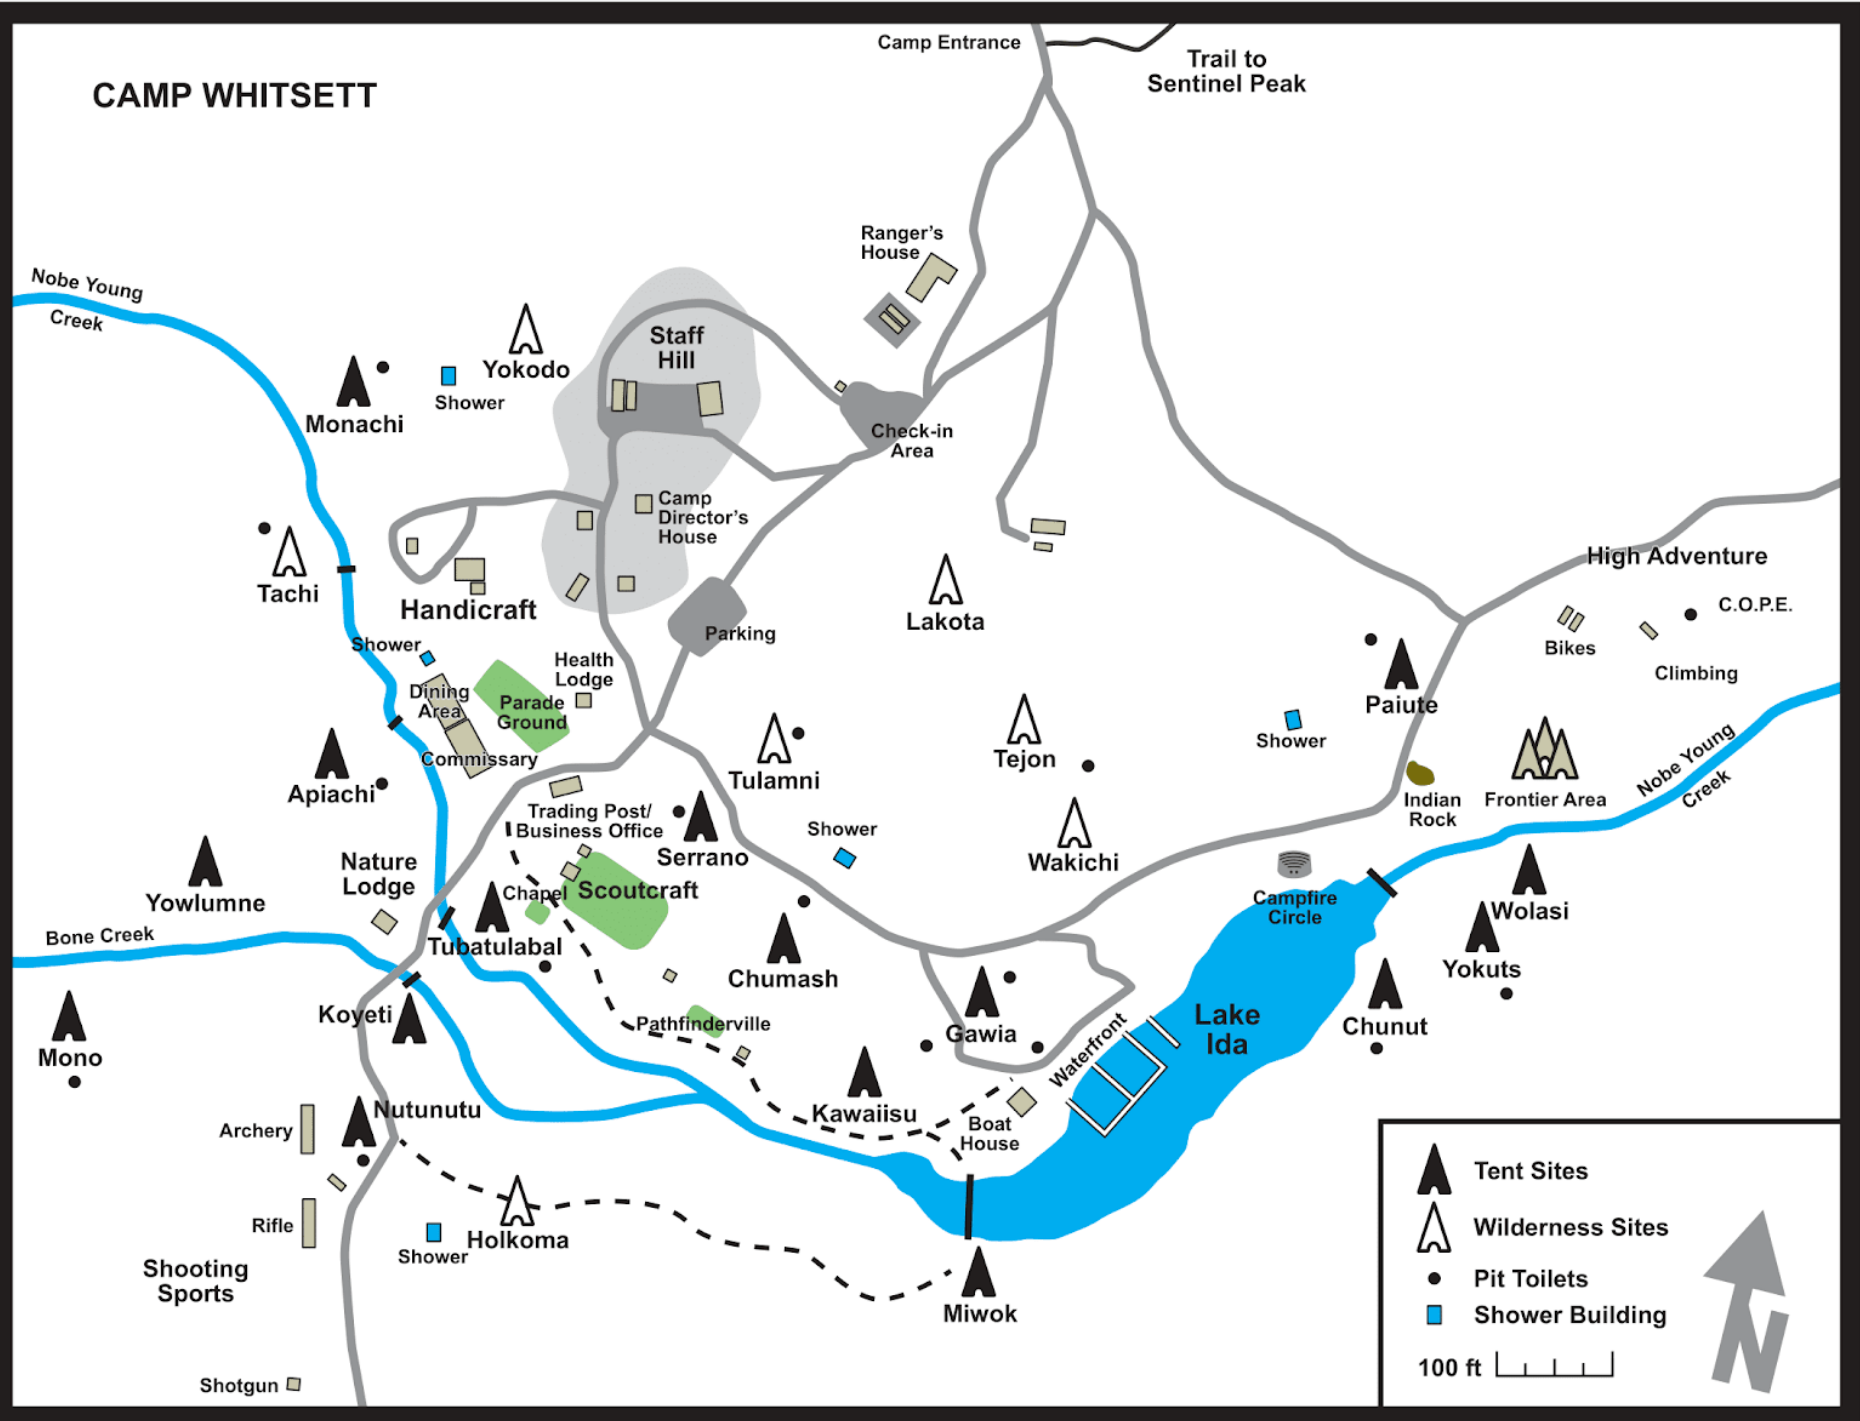

CAMP WHITSETT

-  Tent Sites
-  Wilderness Sites
-  Pit Toilets
-  Shower Building

100 ft 