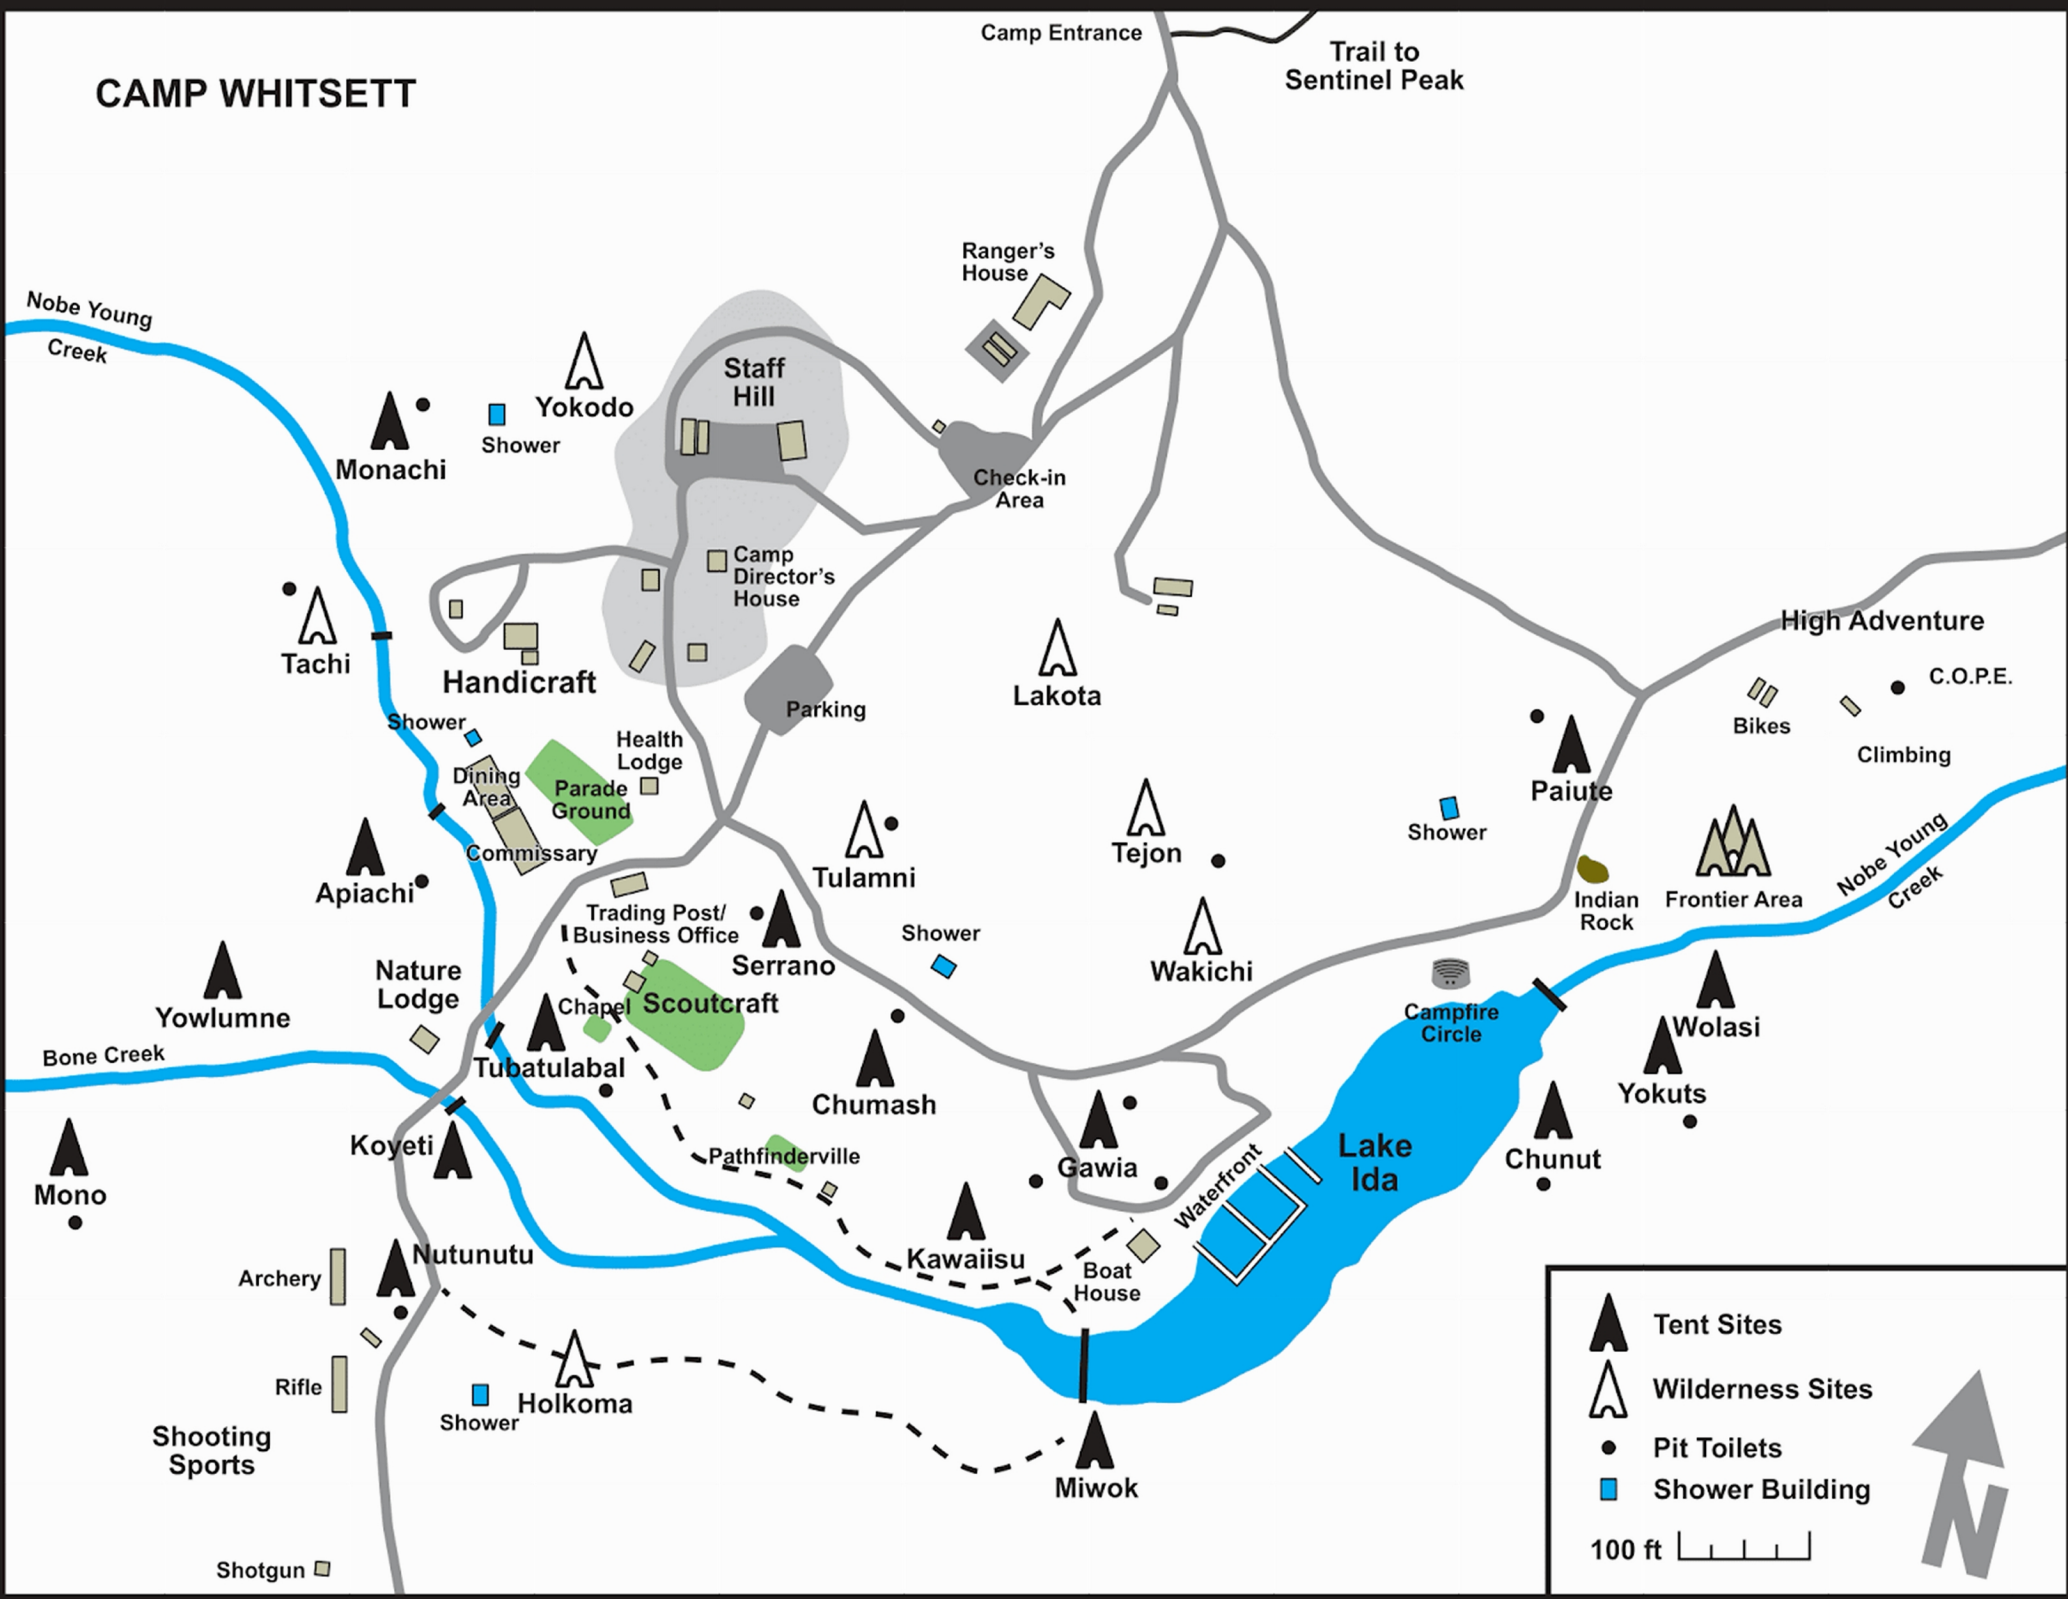

# CAMP WHITSETT

Camp Entrance  
Trail to Sentinel Peak

Nobe Young Creek

Bone Creek

High Adventure

C.O.P.E.  
Climbing

Nobe Young Creek

- Tent Sites
- Wilderness Sites
- Pit Toilets
- Shower Building

Lakota

Handicraft

Shower

Health Lodge

Dining Area

Parade Ground

Commissary

Trading Post/  
Business Office

Serrano

Shower

Tejon

Wakichi

Shower

Paiute

Indian Rock

Frontier Area

Boat House

Lake Ida